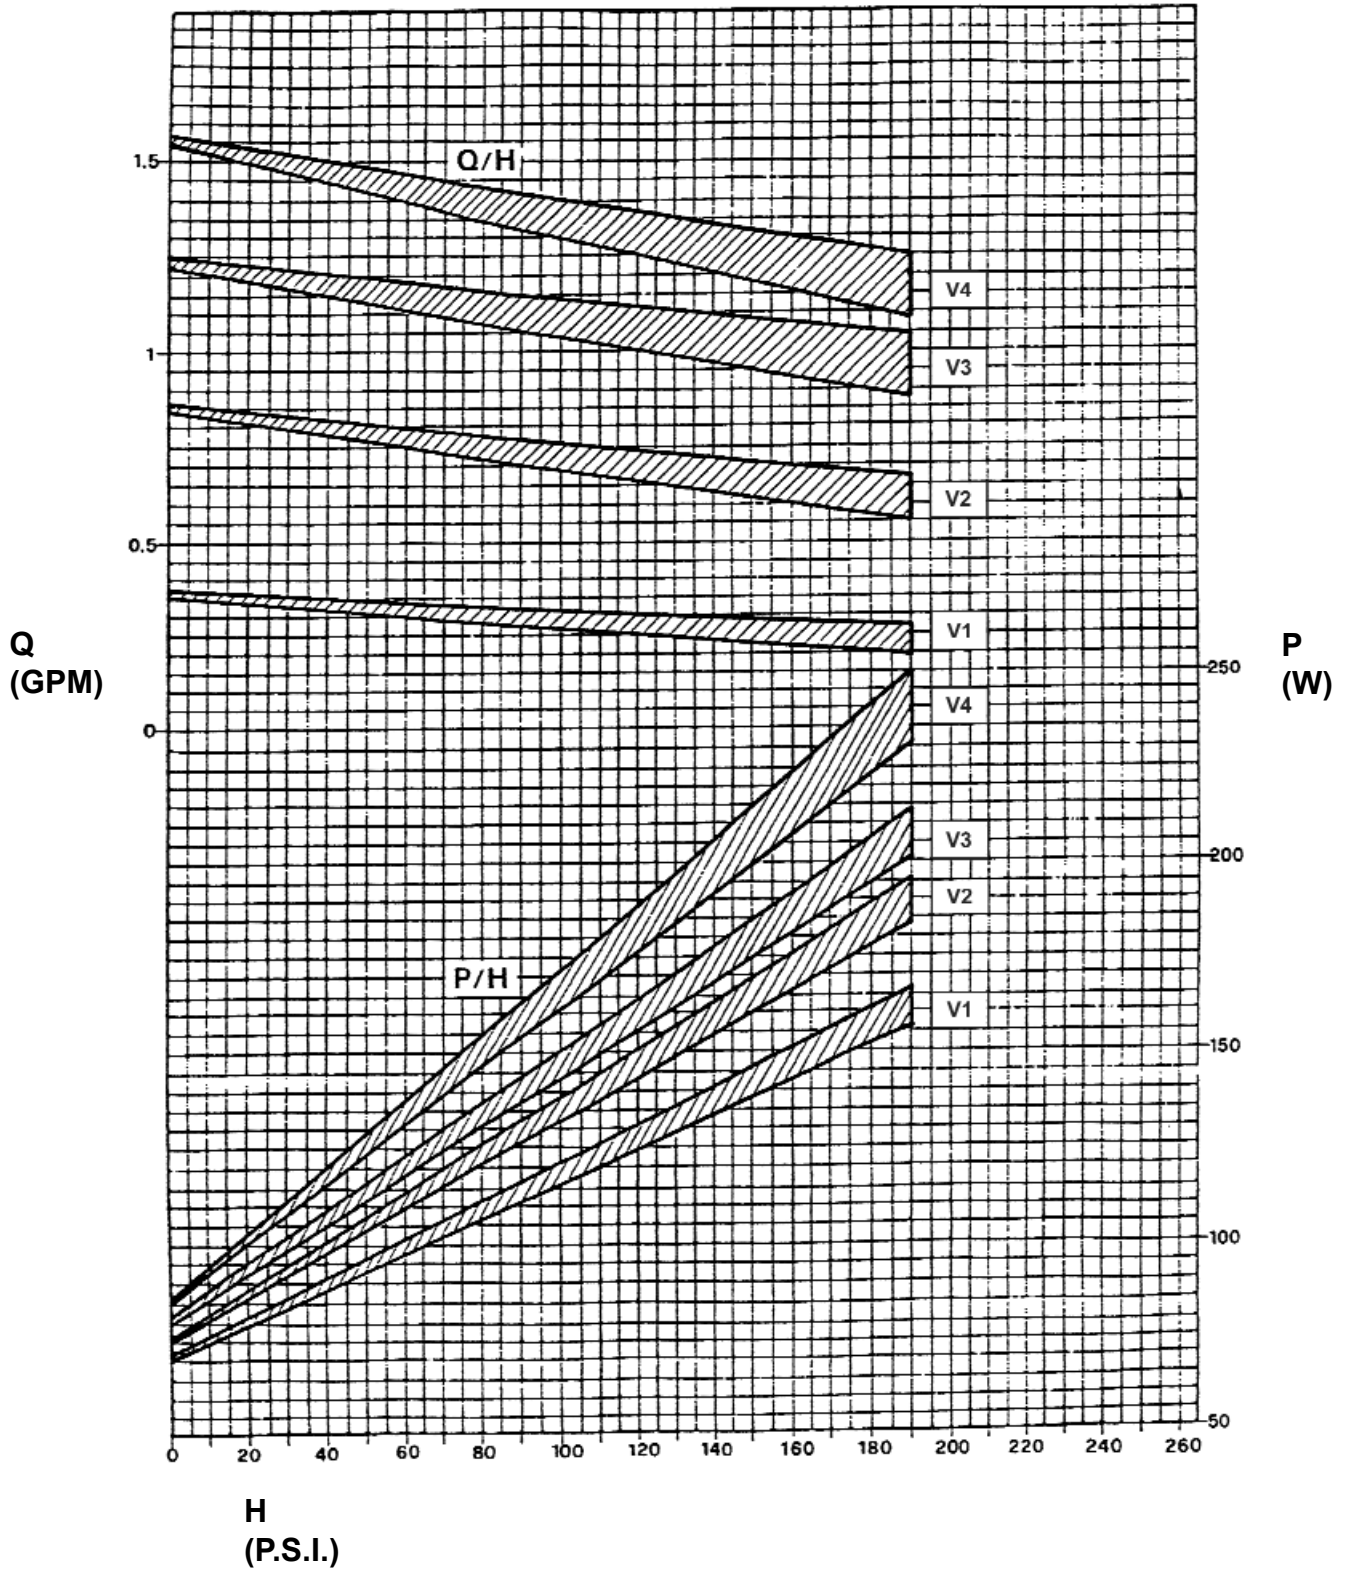

WARRENDER

DESIGN: Vane
SIZE: WMDAV Range I
RPM: 1150
ITEM:

WARRENDER

DESIGN: Vane
SIZE: WMDAV Range I
RPM: 1750
ITEM: