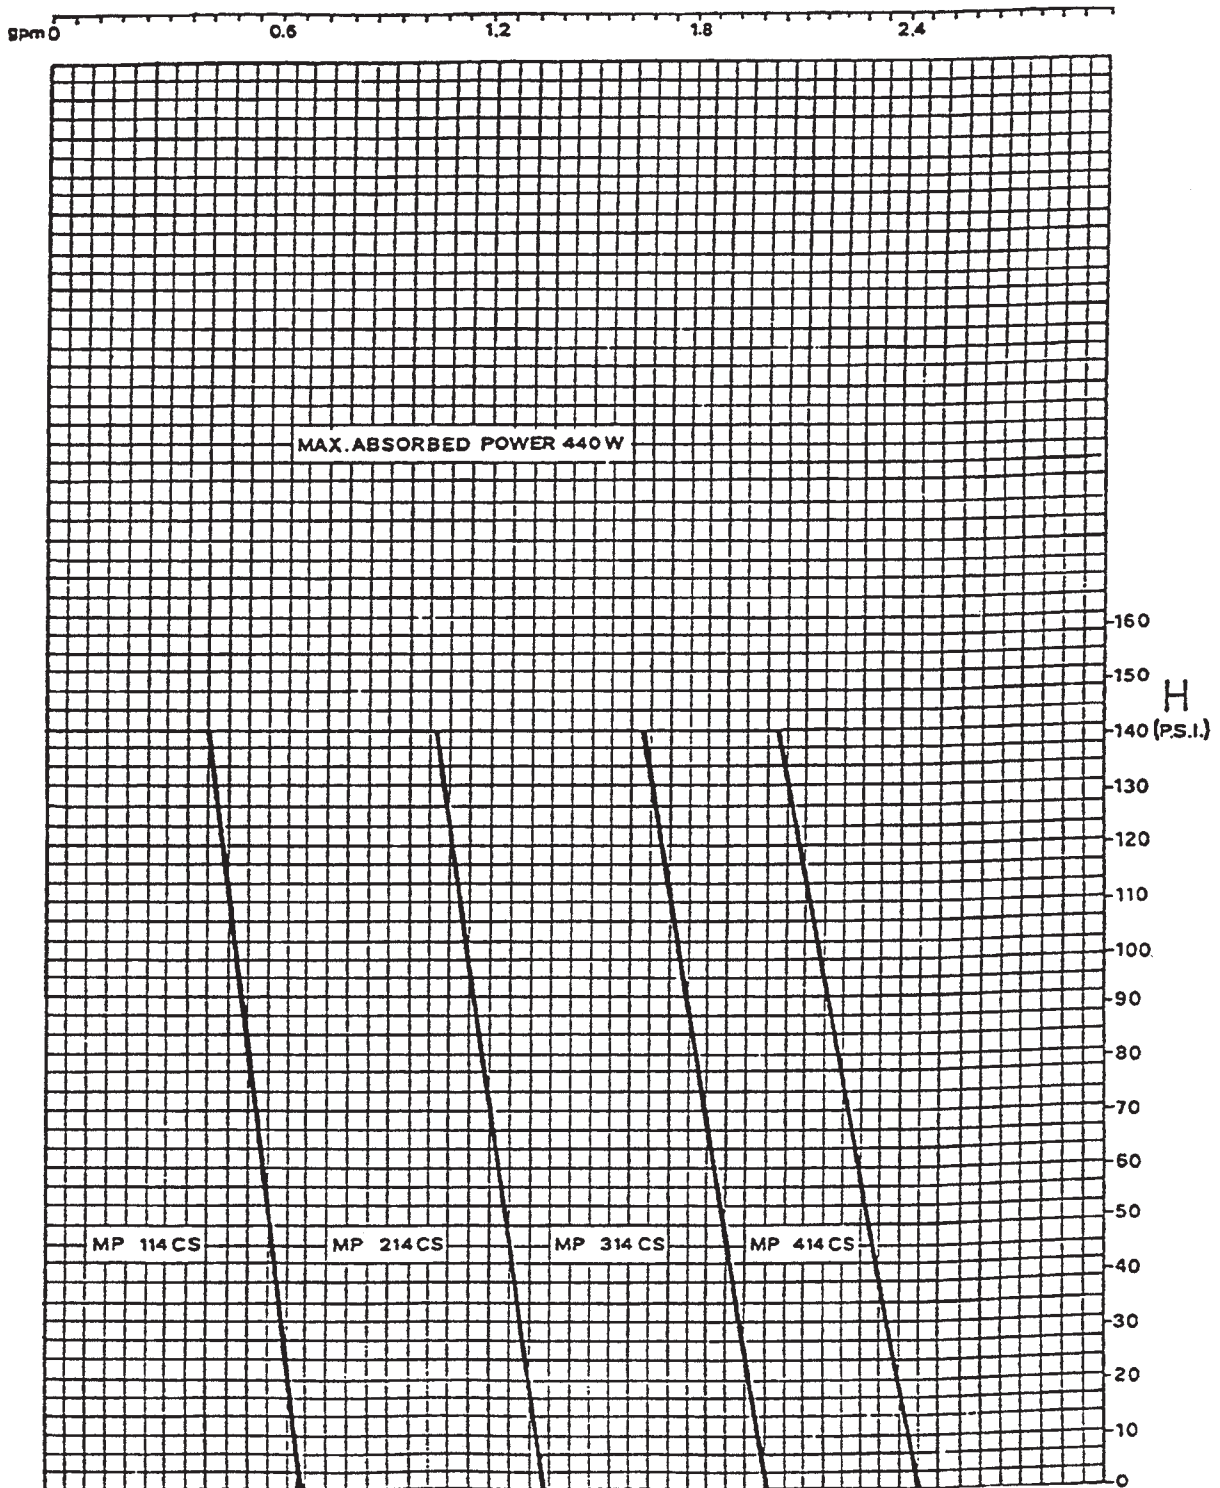

WARRENDER, LTD.

PUMP: MP RANGE I CS
SPEED: 1750 RPM
ITEM:

MP

consult factory for minimum / maximum flows.